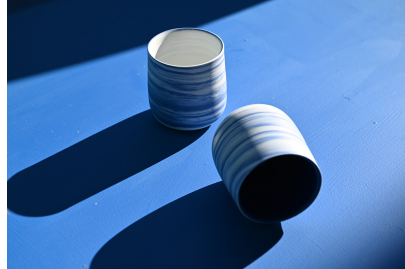

Nariage Cappuccino Cup

Cups made with the mixing clays technique.

Product Code: 95005
Dimensions: D 7.5 H 9
Color: Blue & White

[Read More](#)

Variations

Colour

White

Blue

Categories:
Contemporary
Souvenirs, Porcelain