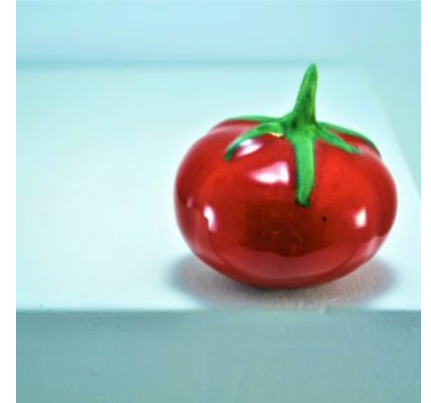

Tomato 1 pcs.

PRODUCT INFORMATION
Product Code: 20810
Dimensions: W 8 cm x H 7
cm

Read More
**Category: Wall & Table
Products**