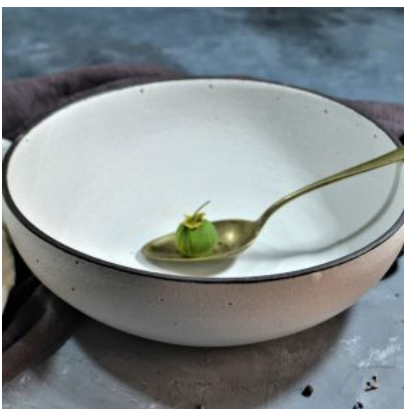

homatino

CERAMICS WORKSHOP
PRODUCT CATALOGUE

Table of Contents

<i>Bowls</i>	2
---------------------------	---

Bowls

Cylindrical Bowl

PRODUCT INFORMATION
Product Code: 85580
Dimensions Approx. :
Diam. 13 cm x H 5 cm
Color: Off White

[Read More](#)
Category: Bowls

Dragon Bowl

PRODUCT INFORMATION
Product Code: 85633
Dimensions Approx.:
Diam. 20,5 cm x H 7 cm
Color: White Matte

[Read More](#)
Category: Bowls

Salad Bowl

PRODUCT INFORMATION
Product Code: 85630
Dimensions Approx.:
Diam. 23,5 cm x H 7-7,5
cm
Color: Anthracite

[Read More](#)
Category: Bowls

White Bowl

Wheel thrown deep bowl.

Product Code: 85629
Dimensions Approx.: D 24
H 6,5 - 7

[Read More](#)
Category: Bowls

Blue Shades Shallow Bowl

PRODUCT INFORMATION
Product Code: 85628
Dimensions Approx.:
Diam. 18,5 cm x H 5,5 cm
Color: Blue Tones

Product

Salad Bowl

Yoghurt Bowl

Category: Bowls

Shallow Bowl Rice
White

PRODUCT INFORMATION
Product Code: 85616
Dimensions Approx.:
Diam. 20 cm x H 3,5 cm
Color: Rice White

Read More
Category: Bowls

Uneven Bowl