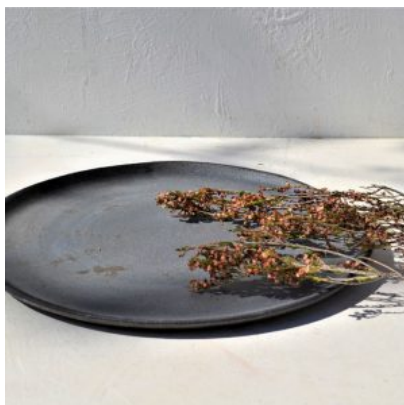

Read More
Category: Flat Plates

Read More
Category: Flat Plates

Colour

Brown
Honey
Sage Green
White

Category: Flat Plates

Black Pepper Stigmas Plate

A wheel thrown plates in two dimensions.

Product Code Plate/D27:
85590-A
Dimensions Approx.: D 27
H 1,5

Product Code Plate/D23:
85590-B
Dimensions Approx.: D 23
H 1,5

Read More

Variations

Size

D 23

D 27

Category: Flat Plates

Uneven Dinner Plate

Black clay thrown dinner plate.

Product Code: 85521
Dimensions Approx.: D 28
H 1,5

Read More
Category: Flat Plates

Gritty Dinner Plate

Hand formed plate made out of a very gritty clay body.

Code: 85501
Dimensions Approx.: D 29
H 1,5
Color: White

Read More
Category: Flat Plates

Organic Shallow Plate

Pebble-shaped plate.

Code: 85624-AA
Dimensions: D 25 H 3
Color: Ice

Code: 85624-AB
Dimensions: D 25 H 3
Color: Cream

Code: 85624-AC
Dimensions: D 25 H 3
Color: Brown